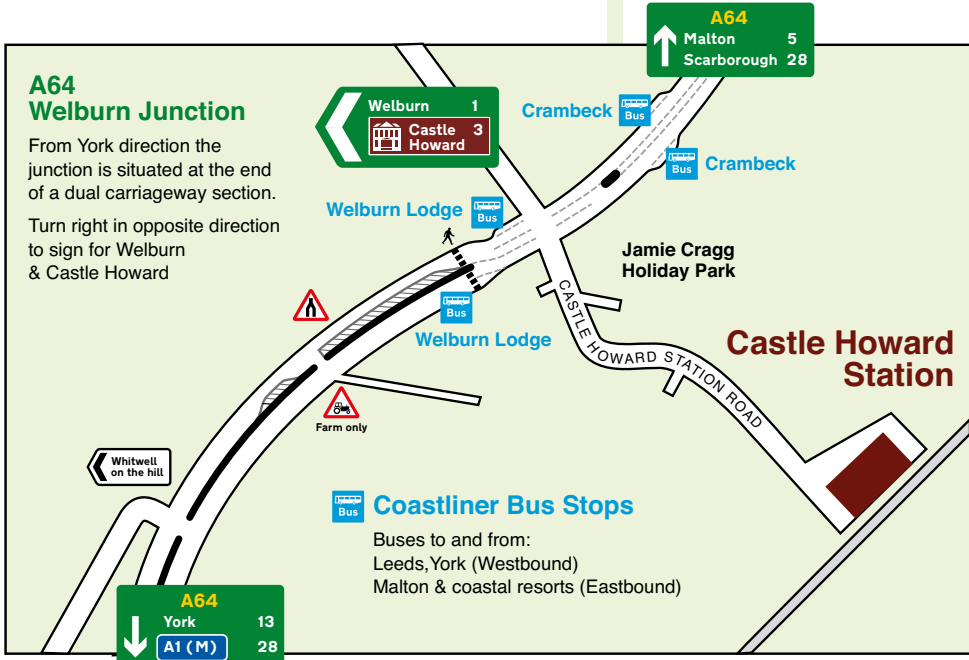

GUEST INFORMATION DIRECTIONS/LOCATION

Castle Howard Station
Castle Howard Station Road
Welburn
YORK

YO60 7EW

01653 749750

BY ROAD

Castle Howard Station is situated off the main A64 route between A1(M) and the North Yorkshire Moors & Coast.

SATNAV directions by postcode will lead you to Castle Howard Station Road, but ignore further instructions leading to Jamie Cragg Holiday Park and continue instead to the end of the road.

PUBLIC TRANSPORT

Railway Stations:

MALTON 5 miles

YORK 13 miles

Bus:

COASTLINER

NEXT WEST **NEXT EAST**

Bus stops 10 minutes walk from Castle Howard Station.
Direct bus services to/from Leeds, York, Malton, Pickering and North York Moors/Coast.

INTERACTIVE WEB LINKS AVAILABLE WITHIN ORIGINAL PDF DOCUMENT

Local Road Network

with milage calculation from key towns and cities

Google Plus Code: **334RG+92 Malton**

what3words: **///voting.started.windmills**