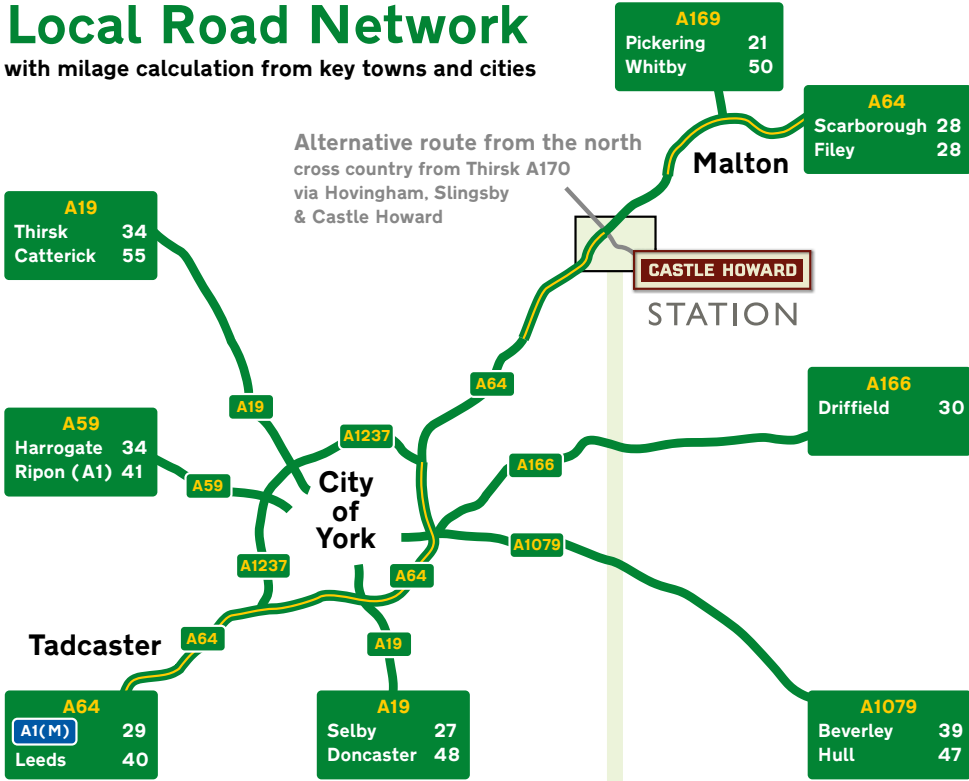

GUEST INFORMATION DIRECTIONS/LOCATION

Castle Howard Station
Castle Howard Station Road
Welburn
YORK

YO60 7EW

01653 749750

BY ROAD

Castle Howard Station is situated off the main A64 route between A1(M) and the North Yorkshire Moors & Coast.

SATNAV directions by postcode will lead you to Castle Howard Station Road, but ignore further instructions leading to Jamie Cragg Holiday Park and continue instead to the end of the road.

PUBLIC TRANSPORT

Railway Stations:

MALTON 5 miles

YORK 13 miles

Bus:

COASTLINER

NEXT WEST **NEXT EAST**

Bus stops 10 minutes walk from Castle Howard Station.
Direct bus services to/from Leeds, York, Malton, Pickering and North York Moors/Coast.

INTERACTIVE WEB LINKS AVAILABLE WITHIN ORIGINAL PDF DOCUMENT

Local Road Network

with milage calculation from key towns and cities

Google Plus Code: **334RG+92 Malton**

what3words: **///voting.started.windmills**